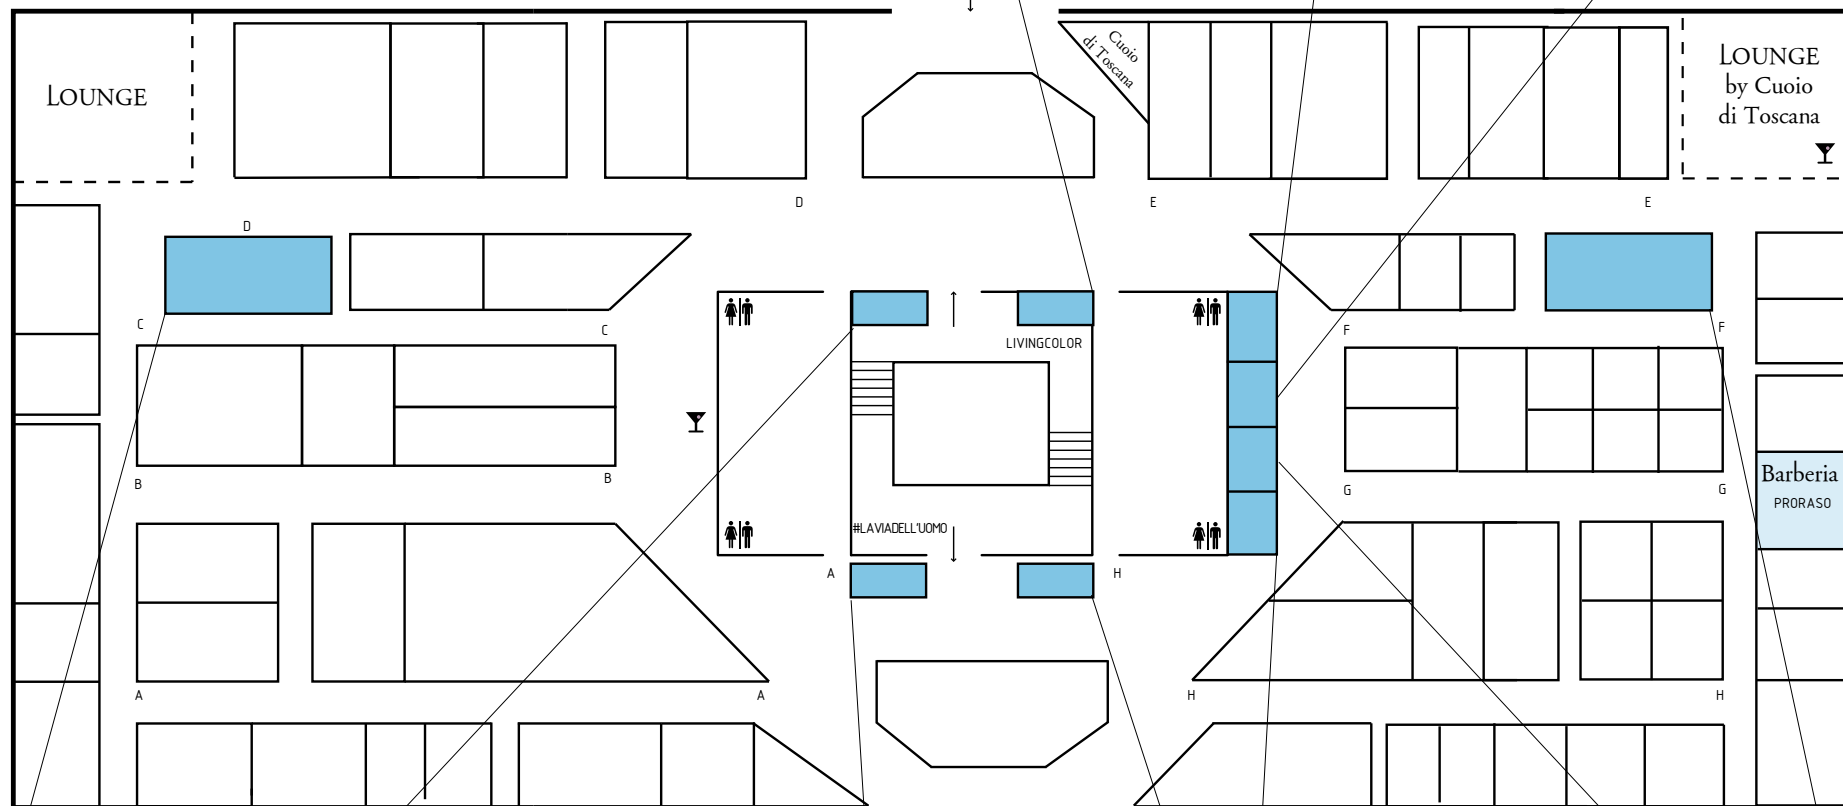

Pop Up Stores
Padiglione Centrale | n. 1
piano attico / top floor

POP UP STORES
JAMES LOCK & CO.

POP UP STORES
ASTRID SARKISSIAN

POP UP STORES
MARK CROSS

POP UP STORES

- A LAB ON FIRE
- AGONIST
- AZAGURY LONDON
- BLOOD CONCEPT
- BOADICEA THE VICTORIOUS
- CZECH & SPEAKE
- DIANE PERNET PARIS
- L-LAMBORGHINI
- PREPARATION PARFUMEE
- ANDREE PUTMAN
- RE PROFUMO
- ROADS
- S-PERFUME
- SANTA EULALIA
- SOOUD

POP UP STORES

- DOLCEPUNTA
- ALESSANDRA FONTANELLI
- ESTEMPORANEA
- PAOLO SCAFORA NAPOLI
- PASOTTI
- SCARPE DI BIANCO

POP UP STORES
OHBA

Spazio
Fumoir

POP UP STORES
F. HAMMANN

POP UP STORES
INVERNI

POP UP STORES
F CLIO

POP UP STORES

- BEGUM KHAN
- BROSKA
- GANZO
- KANPEKINA
- MAKSTERS
- OROLOGI CALAMAI