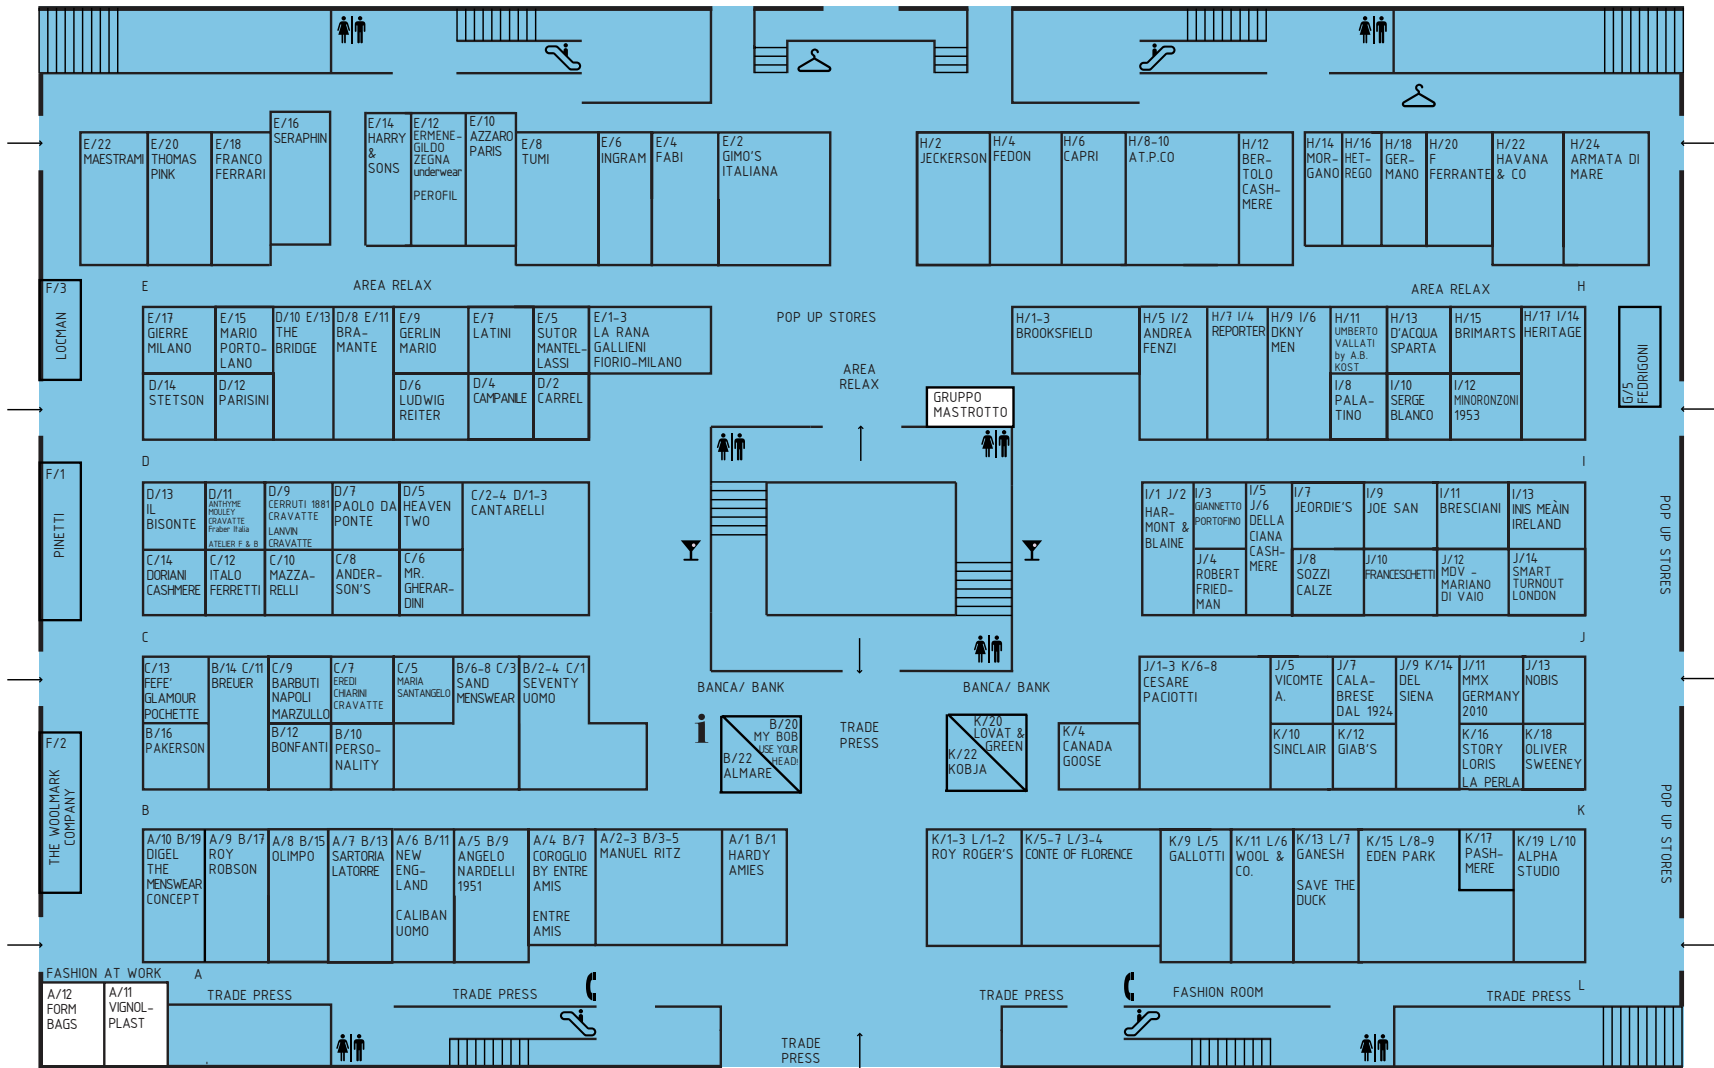

Pitti Uomo / Fashion at Work

Padiglione Centrale | n. ②

piano terra / ground floor