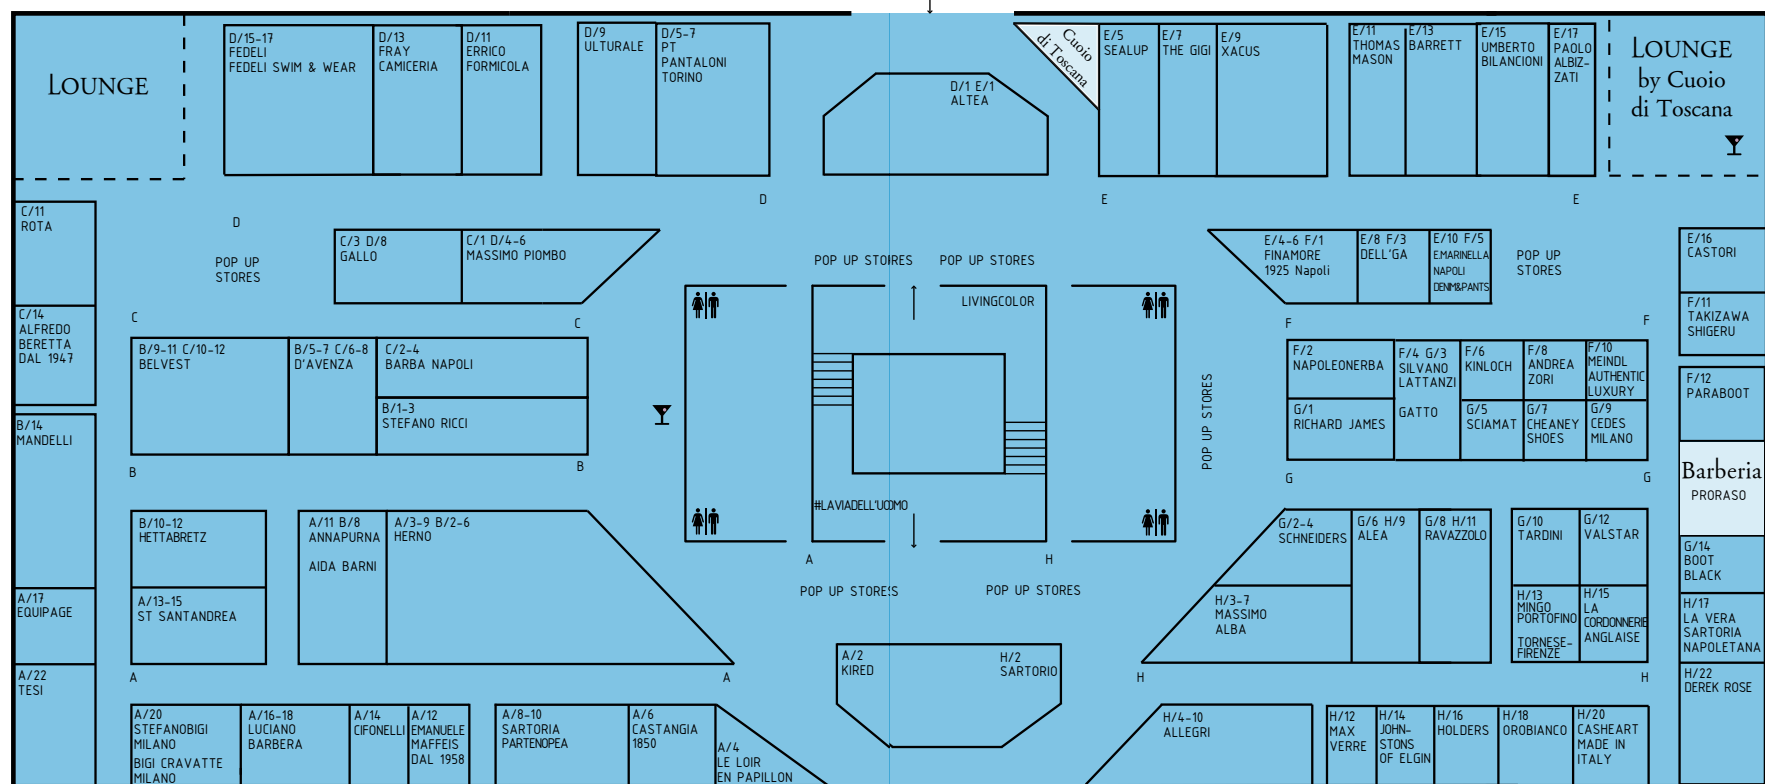

Pop Up Stores  
Padiglione Centrale | n. 1  
piano attico / top floor

POP UP STORES  
JAMES LOCK & CO.

POP UP STORES  
ASTRID SARKISSIAN

POP UP STORES  
MARK CROSS

POP UP STORES

- A LAB ON FIRE
- AGONIST
- AZAGURY LONDON
- BLOOD CONCEPT
- BOADICEA THE VICTORIOUS
- CZECH & SPEAKE
- DIANE PERNET PARIS
- L-LAMBORGHINI
- PREPARATION PARFUMEE
- ANDREE PUTMAN
- RE PROFUMO
- ROADS
- S-PERFUME
- SANTA EULALIA
- SOOUD

POP UP STORES  
F CLIO

POP UP STORES

- BEGUM KHAN
- BROSKA
- GANZO
- KANPEKINA
- MAKSTERS
- OROLOGI CALAMAI

Spazio  
Fumoir

AIDA BARNI	A/11 B/8	EMANUELE MAFFEIS DAL 1958	A/12
ALEA	G/6 H/9	EQUIPAGE	A/17
ALLEGRI	H/4-10	ERRICO FORMICOLA	D/11
ALTEA	D/1 E/1	FEDELI	D/15-17
ANDREA ZORI	F/8	FEDELI SWIM & WEAR	D/15-17
ANNAPURNA	A/11 B/8	FINAMORE 1925 NAPOLI	E/4-6 F/1
BARBA NAPOLI	C/2-4	FRAY CAMICERIA	D/13
BARRETT	E/13	GALLO	C/3 D/8
BELVEST	B/9-11 C/10-12	GATTO	F/4 G/3
ALFREDO BERETTA DAL 1947	C/14	HERNO	A/3-9 B/2-6
BIGI CRAVATTE MILANO	A/20	HETTABRETZ	B/10-12
UMBERTO BILANCIONI	E/15	HOLDERS	H/16
BOOT BLACK	G/14	JOHNSTONS OF ELGIN	H/14
CASHEART MADE IN ITALY	H/20	KINLOCH	F/6
CASTANGIA 1850	A/6	KIRED	A/2 H/2
CASTORI	E/16	LA CORDONNERIE ANGLAISE	H/15
CEDES MILANO	G/9	LA VERA SARTORIA NAPOLETANA	H/17
CHEANEY SHOES	G/7	LE LOIR EN PAPILLON	A/4
CIFONELLI	A/14	LUCIANO BARBERA	A/16-18
D'AVENZA	B/5-7 C/6-8	MANDELLI	B/14
DELL'GA	E/8 F/3	E. MARINELLA NAPOLI	
DEREK ROSE	H/22	MASSIMO PIOMBO	C/1 D/4-6
		DENIM & PANTS	E/10 F/5