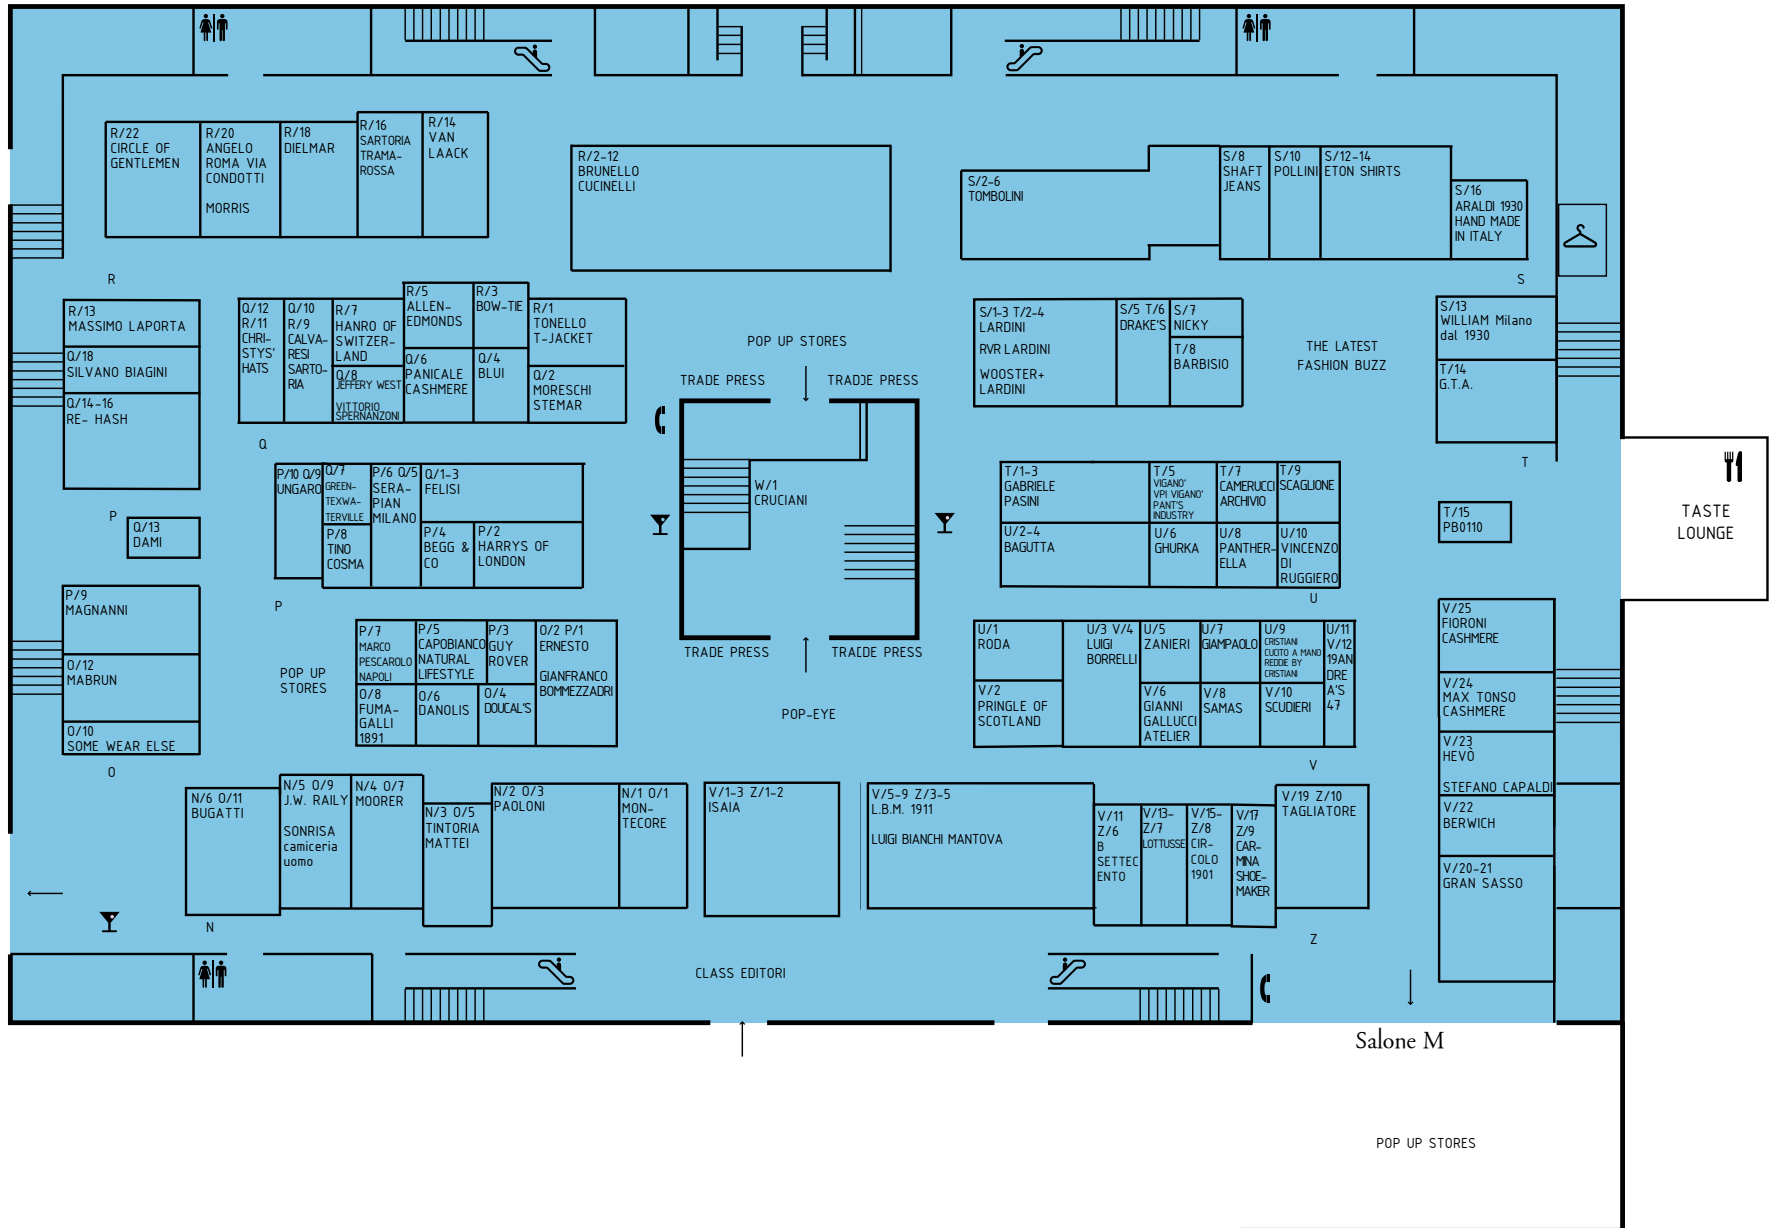

Pitti Uomo  
 Padiglione Centrale | n. 1  
 piano inferiore / lower floor

Sala Alfa  
 MAKE

Pitti Uomo  
 Padiglione Centrale | n. 1  
 piano inferiore / lower floor

19 ANDREA'S 47	U/11 V/12
ALLEN - EDMONDS	R/5
ANGELO ROMA VIA CONDOTTI	R/20
ARALDI 1930 HAND MADE IN ITALY	S/16
B SETTECENTO	V/11 Z/6
BAGUTTA	U/2-4
BARBISIO	T/8
BEGG & CO	P/4
BERWICH	V/22
BLUI	Q/4
GIANFRANCO BOMMEZZADRI	O/2 P/1
BOW-TIE	R/3
BRUNELLO CUCINELLI	R/2-12
BUGATTI	N/6 O/11
CALVARESI SARTORIA	Q/10 R/9
CAMERUCCI ARCHIVIO	T/7
CAPOBIANCO NATURAL LIFESTYLE	P/5
CARMINA SHOEMAKER	V/17 Z/9
CHRISTYS' HATS	Q/12 R/11
CIRCLE OF GENTLEMEN	R/22
CIRCOLO 1901	V/15 Z/8
CRISTIANI CUCITO A MANO	U/9
CRUCIANI	W/1
DAMI	Q/13
DANOLIS	O/6
VINCENZO DI RUGGIERO	U/10
DIELMAR	R/18
DOUCAL'S	O/4
DRAKE'S	S/5 T/6
ERNESTO	O/2 P/1
ETON SHIRTS	S/12-14
FELISI	Q/1-3
FIORONI CASHMERE	V/25