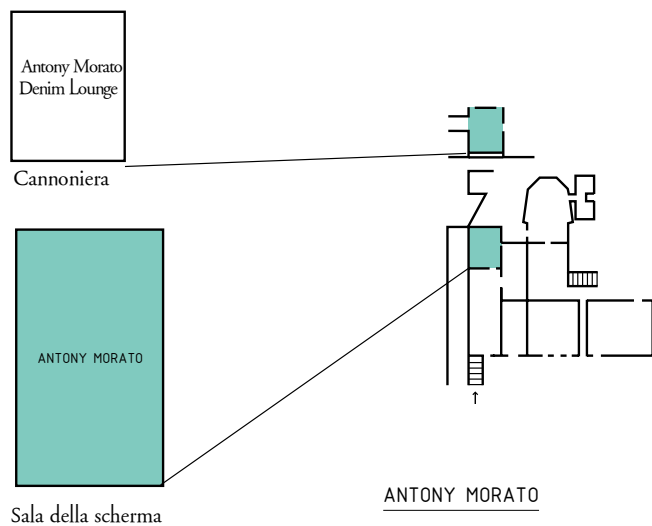

DESIGUAL

BOMBOOGIE	1	TWO MEN IN THE WORLD	2
ELEVEN PARIS	3	TWO WOMEN IN THE WORLD	2
MEMORY'S LTD	2		
NUDIE JEANS	4